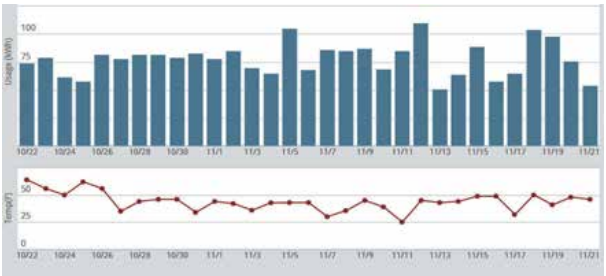

Usage details and weather example

®

Nobles Cooperative Electric

Your Touchstone Energy® Cooperative

22636 U.S. Hwy. 59, P.O. Box 788
Worthington, MN 56187-0788
507-372-7331, 507-836-6107
or 800-776-0517